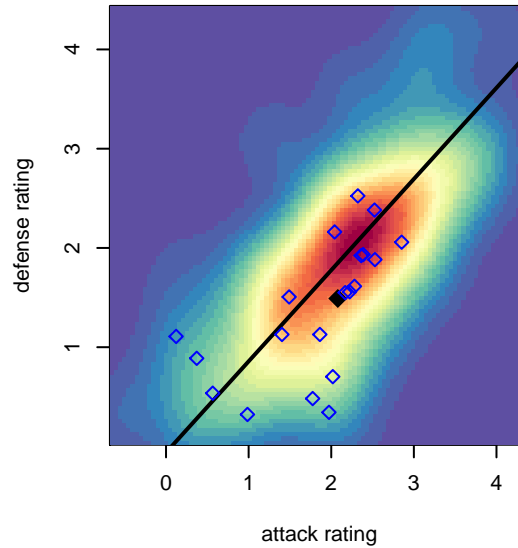

CUSC Lil Thorns G03

Corvallis United SC
 Clackamas, OR
 G03 total strength=1315
 attack=8 defense=4.44
 fall league = PTT G03 Div 1 White
 spr league = PTT Win G03 Div 1 Red

alt names used:
 CLACKAMAS UNITED SOCCER CUSC LIL' TH
 CLACKAMAS UNITED SOCCER CUSC LIL' TH
 CUSC 03G Lil Thorns
 CUSC 03G Lil Thorns
 CUSC 03G Lil Thorns

Venues played:
 2017 Oswego Nike Cup Silver U15
 2017 Bend Premier Cup Christine Sinclair (Silver)
 2017 PTT G03 Division 1 White
 2017 OYS Founders Cup G03
 2017 PTT Winter G03 Division 1 Red

CUSC Lil Thorns G03
 Dots are actual minus expected GF (blue circles) and GA (red triangles).
 Blue line is smoothed change in attack strength. Red is smoothed change in defense strength.

**attack and defense variance (black dot)
relative to other teams
and top 10 in region**

**attack and defense rating
relative to others at age
and all opponents in last 13 months**

Performance relative to 13 month average