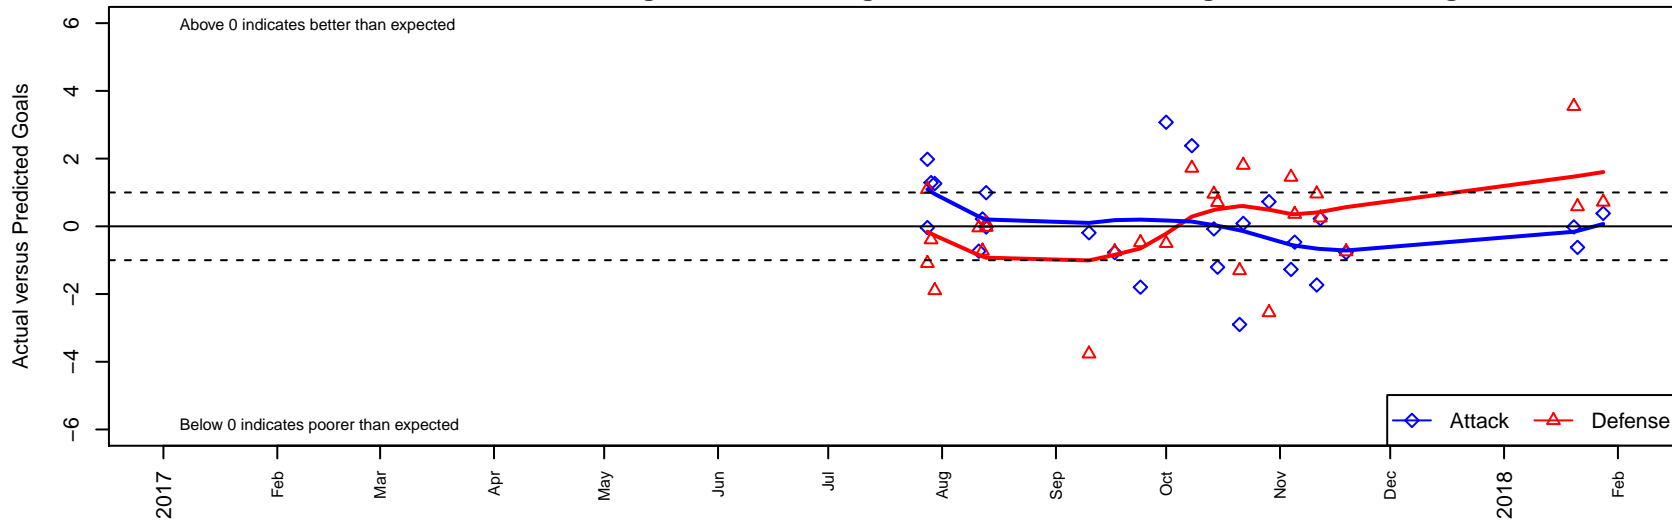

CUSC Lil Thorns G03

Corvallis United SC
 Clackamas, OR
 G03 total strength=1315
 attack=8 defense=4.44
 fall league = PTT G03 Div 1 White
 spr league = PTT Win G03 Div 1 Red

alt names used:
 CLACKAMAS UNITED SOCCER CUSC LIL' TH
 CLACKAMAS UNITED SOCCER CUSC LIL' TH
 CUSC 03G Lil Thorns
 CUSC 03G Lil Thorns
 CUSC 03G Lil Thorns

Venues played:
 2017 Oswego Nike Cup Silver U15
 2017 Bend Premier Cup Christine Sinclair (Silver)
 2017 PTT G03 Division 1 White
 2017 OYS Founders Cup G03
 2017 PTT Winter G03 Division 1 Red

CUSC Lil Thorns G03
 Dots are actual minus expected GF (blue circles) and GA (red triangles).
 Blue line is smoothed change in attack strength. Red is smoothed change in defense strength.

**attack and defense variance (black dot)
relative to other teams
and top 10 in region**

**attack and defense rating
relative to others at age
and all opponents in last 13 months**

Performance relative to 13 month average