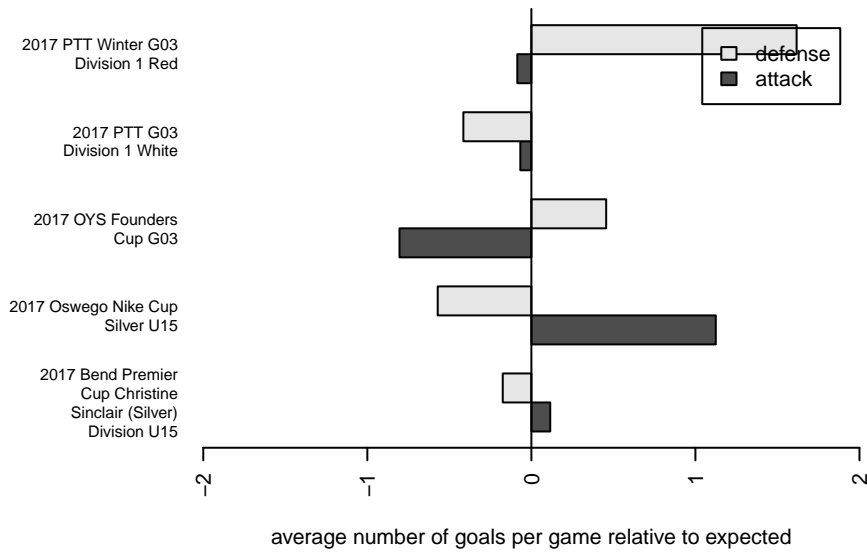

CUSC Lil Thorns G03

Corvallis United SC
 Clackamas, OR
 G03 total strength=1315
 attack=8 defense=4.44
 fall league = PTT G03 Div 1 White
 spr league = PTT Win G03 Div 1 Red

alt names used:
 CLACKAMAS UNITED SOCCER CUSC LIL' TH
 CLACKAMAS UNITED SOCCER CUSC LIL' TH
 CUSC 03G Lil Thorns
 CUSC 03G Lil Thorns
 CUSC 03G Lil Thorns

Venues played:
 2017 Oswego Nike Cup Silver U15
 2017 Bend Premier Cup Christine Sinclair (Silver)
 2017 PTT G03 Division 1 White
 2017 OYS Founders Cup G03
 2017 PTT Winter G03 Division 1 Red

CUSC Lil Thorns G03
 Dots are actual minus expected GF (blue circles) and GA (red triangles).
 Blue line is smoothed change in attack strength. Red is smoothed change in defense strength.

**attack and defense variance (black dot)
relative to other teams
and top 10 in region**

**attack and defense rating
relative to others at age
and all opponents in last 13 months**

Performance relative to 13 month average