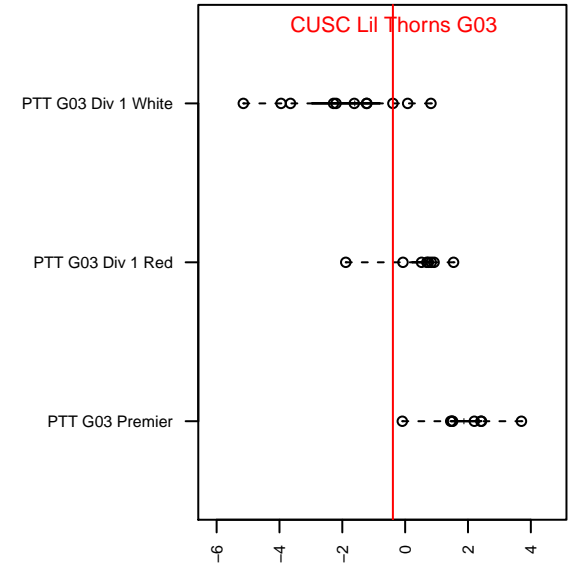

CUSC Lil Thorns G03

Corvallis United SC
 Clackamas, OR
 G03 total strength=1315
 attack=8 defense=4.44
 fall league = PTT G03 Div 1 White
 spr league = PTT Win G03 Div 1 Red

alt names used:
 CLACKAMAS UNITED SOCCER CUSC LIL' TH
 CLACKAMAS UNITED SOCCER CUSC LIL' TH
 CUSC 03G Lil Thorns
 CUSC 03G Lil Thorns
 CUSC 03G Lil Thorns

Venues played:
 2017 Oswego Nike Cup Silver U15
 2017 Bend Premier Cup Christine Sinclair (Silver)
 2017 PTT G03 Division 1 White
 2017 OYS Founders Cup G03
 2017 PTT Winter G03 Division 1 Red

CUSC Lil Thorns G03
 Dots are actual minus expected GF (blue circles) and GA (red triangles).
 Blue line is smoothed change in attack strength. Red is smoothed change in defense strength.

**attack and defense variance (black dot)
relative to other teams
and top 10 in region**

**attack and defense rating
relative to others at age
and all opponents in last 13 months**

Performance relative to 13 month average